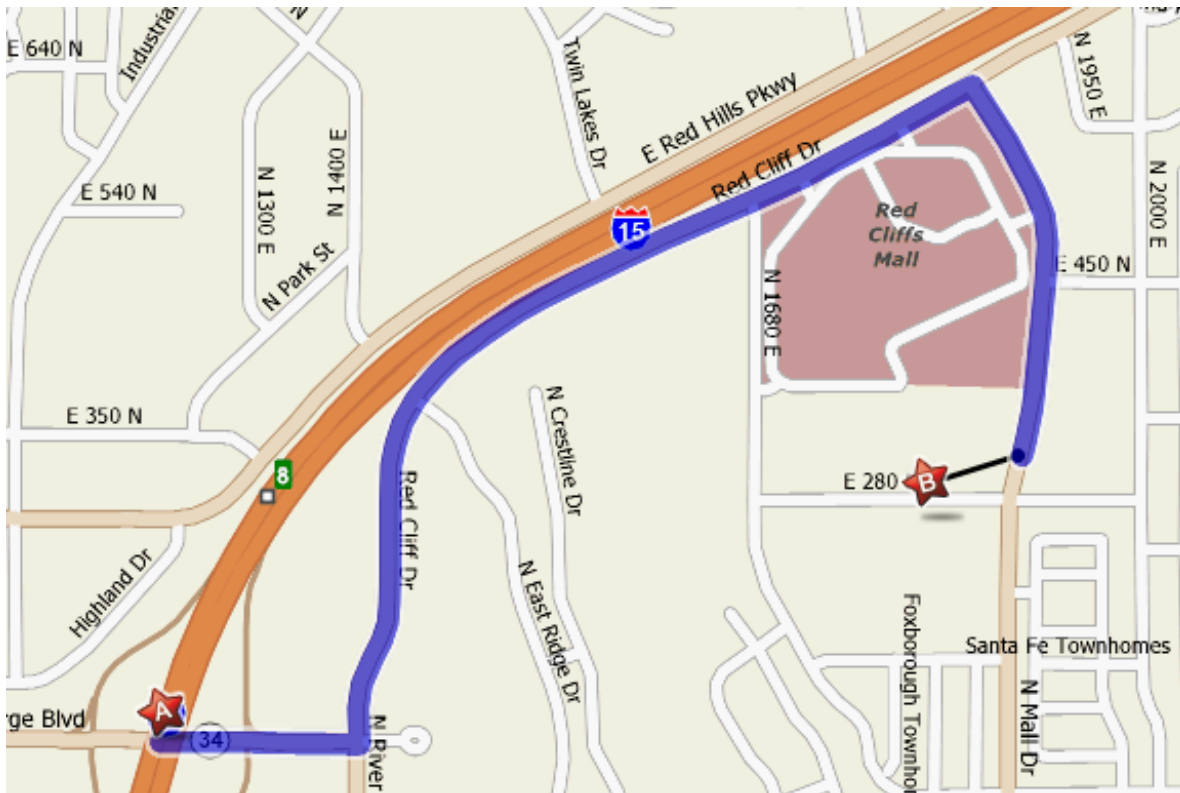

Location and Address:

321 North Mall Dr, Bldg R

St George, UT 84790

435-674-6600

Our Office is located off of Mall Drive behind the Red Cliffs Mall. The Plaza is titled The Red Cliffs Professional Plaza. We are in Building R, located on the Left Side of the Plaza. There are directories throughout the Plaza if you need further assistance.

From East-Bound St George Blvd:

Turn **Left** on Red Cliffs Dr

Continue 1 Mile

Turn **Right** onto Mall Drive

Continue 0.4 Miles

Turn **Right** into the Red Cliffs Professional Plaza

Once in the Plaza, Turn **Left** Immediately and Follow through the parking lot to Building R